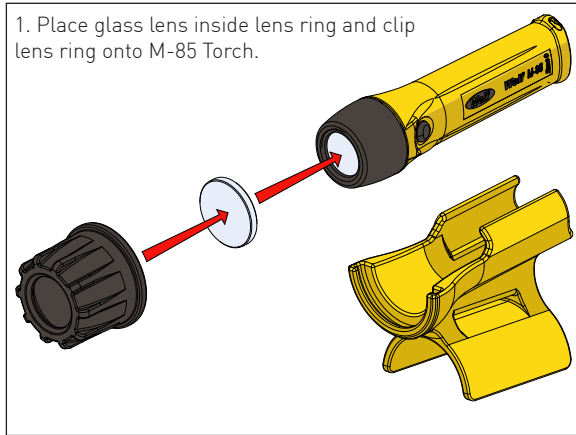

M-480/485 - Wolf M-85 Blastlite Kit

For use with: Wolf Midi Torch – M-85

Operation and Maintenance Instructions
Please Retain - Read Before Use

WARNING:
USE ONLY GENUINE WOLF REPLACEMENT PARTS

Disposal of packaging and associated parts should be carried out in accordance with all applicable regulations.