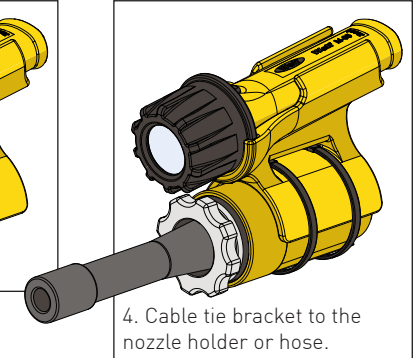

WARNING:
USE ONLY GENUINE WOLF REPLACEMENT PARTS

Disposal of packaging and associated parts should be carried out in accordance with all applicable regulations.

The Wolf Safety Lamp Co. Ltd has a policy of continuous product improvement. Changes in design details may be made without prior notice.

WOLF SAFETY LAMP COMPANY

Saxon Road Works, Sheffield, S8 0YA, England

Tel: +44 114 255 1051

E-mail: info@wolfsafety.com

Fax: +44 114 255 7988

Website: www.wolfsafety.com

DF523

M-484 - Issue 1