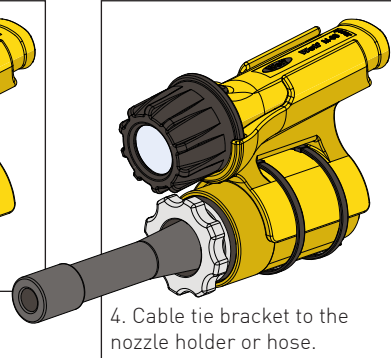

M-480/485 - Wolf M-85 Blastlite Kit

For use with: Wolf Midi Torch – M-85

Operation and Maintenance Instructions
Please Retain - Read Before Use

WARNING:
USE ONLY GENUINE WOLF REPLACEMENT PARTS

Disposal of packaging and associated parts should be carried out in accordance with all applicable regulations.