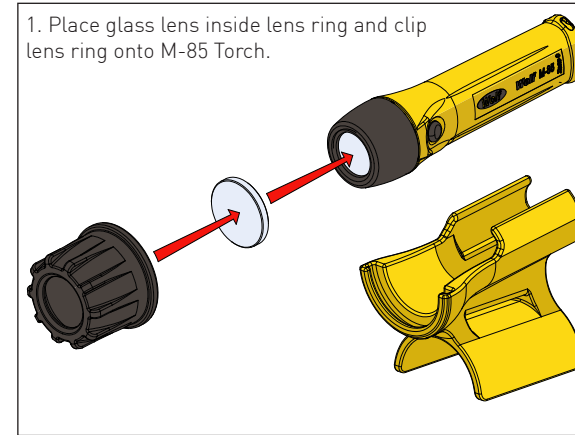

WARNING:
USE ONLY GENUINE WOLF REPLACEMENT PARTS

Disposal of packaging and associated parts should be carried out in accordance with all applicable regulations.

The Wolf Safety Lamp Co. Ltd has a policy of continuous product improvement. Changes in design details may be made without prior notice.

WOLF SAFETY LAMP COMPANY

Saxon Road Works, Sheffield, S8 0YA, England

Tel: +44 114 255 1051

E-mail: info@wolfsafety.com

Fax: +44 114 255 7988

Website: www.wolfsafety.com

DF523

M-484 - Issue 1