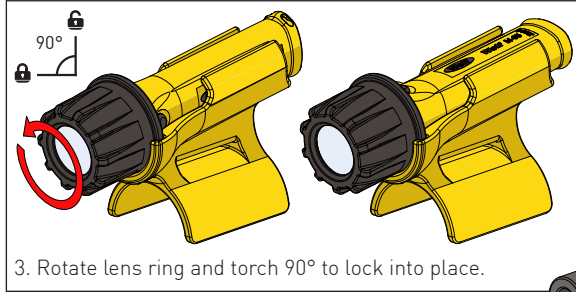

M-480/485 - Wolf M-85 Blastlite Kit

For use with: Wolf Midi Torch – M-85

Operation and Maintenance Instructions
Please Retain - Read Before Use

WARNING:
USE ONLY GENUINE WOLF REPLACEMENT PARTS

Disposal of packaging and associated parts should be carried out in accordance with all applicable regulations.