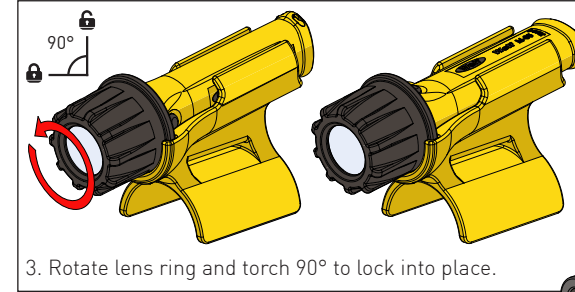

WARNING:
USE ONLY GENUINE WOLF REPLACEMENT PARTS

Disposal of packaging and associated parts should be carried out in accordance with all applicable regulations.

The Wolf Safety Lamp Co. Ltd has a policy of continuous product improvement. Changes in design details may be made without prior notice.

WOLF SAFETY LAMP COMPANY

Saxon Road Works, Sheffield, S8 0YA, England

Tel: +44 114 255 1051

E-mail: info@wolfsafety.com

Fax: +44 114 255 7988

Website: www.wolfsafety.com

DF523

M-484 - Issue 1