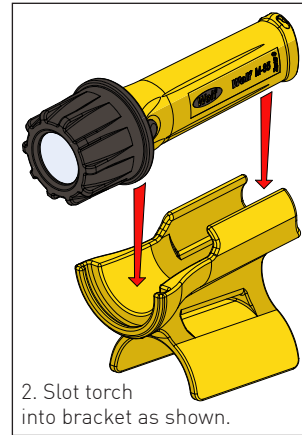

M-480/485 - Wolf M-85 Blastlite Kit

For use with: Wolf Midi Torch – M-85

Operation and Maintenance Instructions
Please Retain - Read Before Use

WARNING:
USE ONLY GENUINE WOLF REPLACEMENT PARTS

Disposal of packaging and associated parts should be carried out in accordance with all applicable regulations.