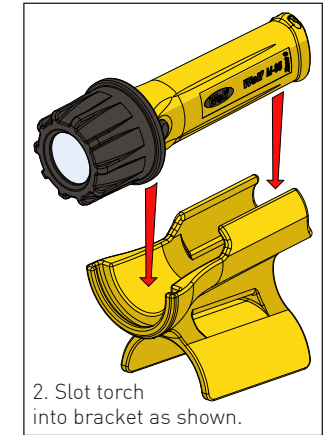

WARNING:
USE ONLY GENUINE WOLF REPLACEMENT PARTS

Disposal of packaging and associated parts should be carried out in accordance with all applicable regulations.

The Wolf Safety Lamp Co. Ltd has a policy of continuous product improvement. Changes in design details may be made without prior notice.

WOLF SAFETY LAMP COMPANY

Saxon Road Works, Sheffield, S8 0YA, England

Tel: +44 114 255 1051

E-mail: info@wolfsafety.com

Fax: +44 114 255 7988

Website: www.wolfsafety.com

DF523

M-484 - Issue 1