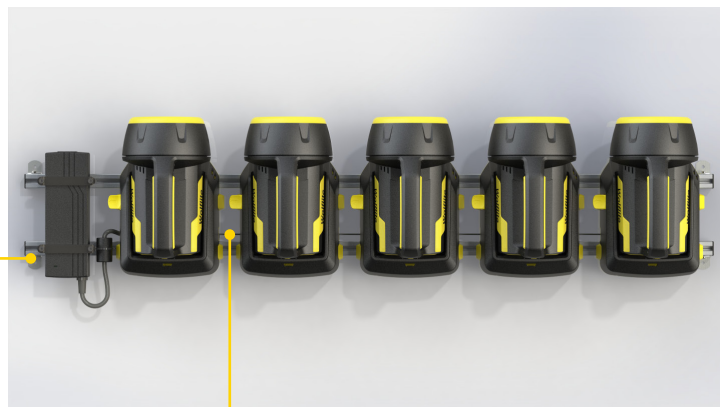

# XT HANDLAMP CHARGER BANK

WITHOUT COMPROMISE

## PRODUCT INFORMATION

The WolfLite® XT Handlamp Charger Bank charges up to five XT Rechargeable LED Handlamps from a single power source.

Wall mounted, the 100-254VAC banking system also allows easy storage of the lamps.

- XT-615 Charger bank with 5 WolfLite XT Handlamps Recharging

Single Power Source

Wall Mounted Rails

### FEATURES

- Single power source
- Quick and easy installation
- Fast recharge times:
  - » XT-50 charges to 90% in 2 hours, 100% in 3 hours
  - » XT-70/75 charges to 90% in 2.5 hours, 100% in 3.5 hours
  - » XT-90 charges to 90% in 3 hours, 100% in 4 hours
- Wall Mounted, Flat Surface & Bulk Head mounting options