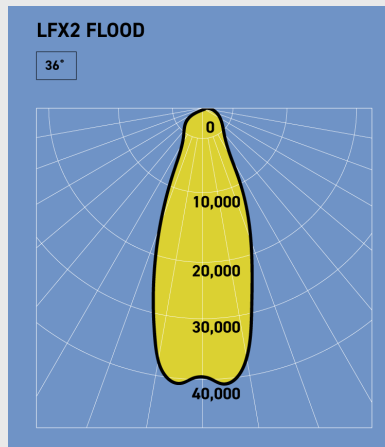

FEATURES & BENEFITS

LIGHT OUTPUT

- Options for light output from 6,483 lumens to 25,932 - allowing you to choose according to your specific light level requirements
- Available in beam angles 36°, 45°, 62° and 102° - allow the light to be directed where needed
- 5000K white light for bright, crisp lighting that's ideal for general work area illumination

TECHNICAL INFORMATION

PRODUCT DIMENSIONS

LFX FLOODLITE

LIGHT OUTPUT DIAGRAM

Light output diagrams are shown for LFX Floodlite models with 32 LEDs (LFX2S-32-XX).

LFX FLOODLITE TECHNICAL TABLE

LFX FLOODLITE								
Product Reference	LFX1S -12-55	LFX1S -12-65	LFX1S -16-45	LFX1S -16-55	LFX2S -24-50	LFX2S -24-60	LFX2S -32-50	LFX2S -32-55
Code	II 2 G Ex eb mb IIC T4 Gb II 2 D Ex tb IIIC T110°C Db							
Certificate	ExVeritas 19 ATEX 0586X / IECEx EXV 19.0079X / ExVeritas 21 UKEX 0939X							
Input Voltage Range	180 - 277V AC	88 - 140V AC or 180 - 277V AC	180 - 277V AC	88 - 140V AC or 180 - 277V AC	180 - 277V AC	88 - 140V AC or 180 - 277V AC	180 - 277V AC	88 - 140V AC or 180 - 277V AC
Input Power	67.5W	45W	90W	60W	135W	90W	180W	120W
Frequency	50 - 60 Hz							
Power Factor	>0.90	>0.90	>0.95	>0.95	>0.95	>0.95	>0.95	>0.95
Enclosure Size	Small				Large			
Lumen Output (Max)*	9,724	6,483	12,996	8,644	19,449	12,996	25,932	17,288
LEDs	12 LED	12 LED	16 LED	16 LED	24 LED	24 LED	32 LED	32 LED
Beam Angles	Narrow (36°), Medium (45°), Wide (62°), Ultra Wide (102°)							
Ingress Protection	IP66/67 (depending on gland fitted)							
Lower Temp. Limit	-50°C							
Upper Temp. Limit	55°C	65°C	45°C	55°C	50°C	60°C	50°C	55°C
Weight	9.5kg				15.5kg			
Colour Temperature	5000K							