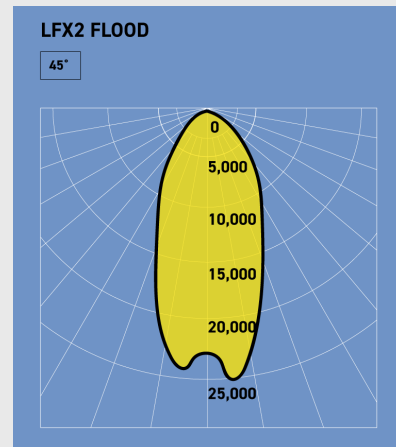

FEATURES & BENEFITS

LIGHT OUTPUT

- Options for light output from 6,483 lumens to 25,932 - allowing you to choose according to your specific light level requirements
- Available in beam angles 36°, 45°, 62° and 102° - allow the light to be directed where needed
- 5000K white light for bright, crisp lighting that's ideal for general work area illumination

TECHNICAL INFORMATION

PRODUCT DIMENSIONS

LFX FLOODLITE

LIGHT OUTPUT DIAGRAM

Light output diagrams are shown for LFX Floodlite models with 32 LEDs (LFX2S-32-XX).

LFX FLOODLITE TECHNICAL TABLE

LFX FLOODLITE								
Product Reference	LFX1S -12-55	LFX1S -12-65	LFX1S -16-45	LFX1S -16-55	LFX2S -24-50	LFX2S -24-60	LFX2S -32-50	LFX2S -32-55
Code	II 2 G Ex eb mb IIC T4 Gb II 2 D Ex tb IIIC T110°C Db							
Certificate	ExVeritas 19 ATEX 0586X / IECEx EXV 19.0079X / ExVeritas 21 UKEX 0939X							
Input Voltage Range	180 - 277V AC	88 - 140V AC or 180 - 277V AC	180 - 277V AC	88 - 140V AC or 180 - 277V AC	180 - 277V AC	88 - 140V AC or 180 - 277V AC	180 - 277V AC	88 - 140V AC or 180 - 277V AC
Input Power	67.5W	45W	90W	60W	135W	90W	180W	120W
Frequency	50 - 60 Hz							
Power Factor	>0.90	>0.90	>0.95	>0.95	>0.95	>0.95	>0.95	>0.95
Enclosure Size	Small				Large			
Lumen Output (Max)*	9,724	6,483	12,996	8,644	19,449	12,996	25,932	17,288
LEDs	12 LED	12 LED	16 LED	16 LED	24 LED	24 LED	32 LED	32 LED
Beam Angles	Narrow (36°), Medium (45°), Wide (62°), Ultra Wide (102°)							
Ingress Protection	IP66/67 (depending on gland fitted)							
Lower Temp. Limit	-50°C							
Upper Temp. Limit	55°C	65°C	45°C	55°C	50°C	60°C	50°C	55°C
Weight	9.5kg				15.5kg			
Colour Temperature	5000K							