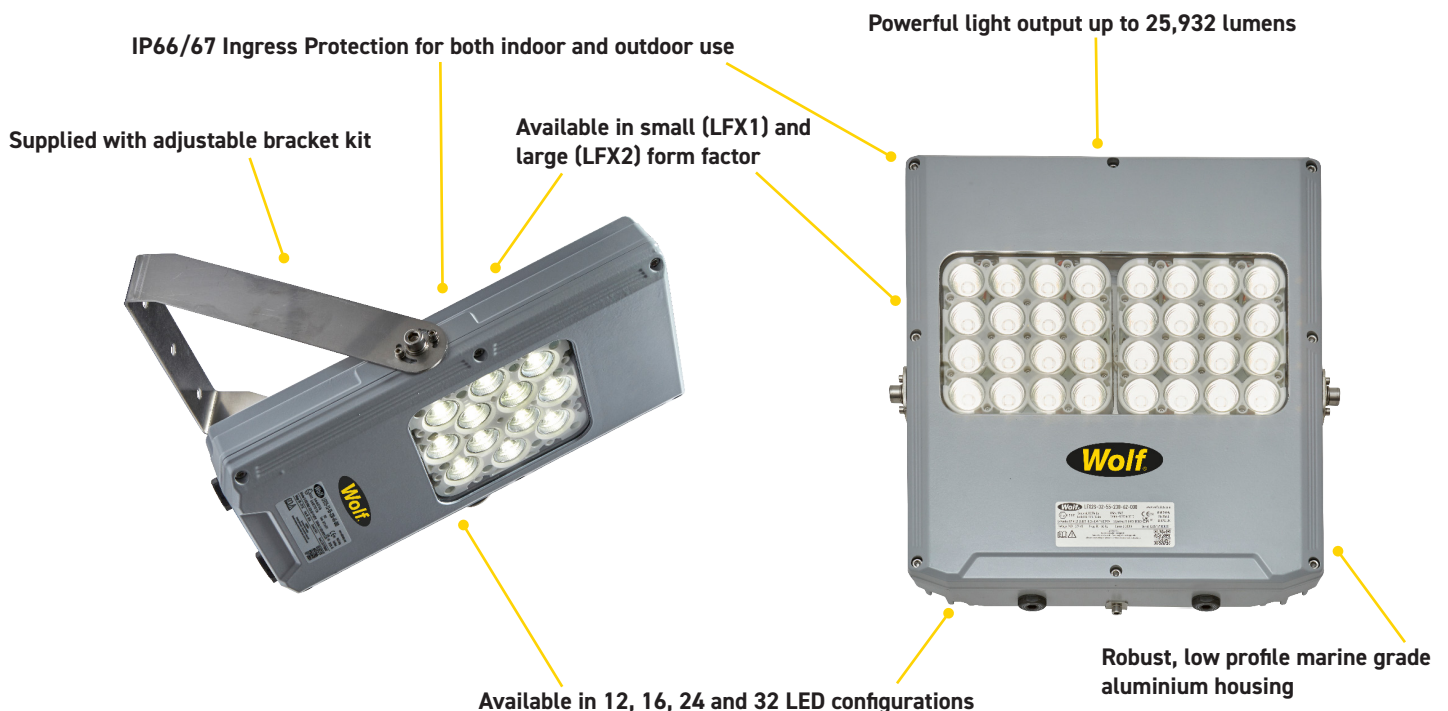

PRODUCT INFORMATION

The LFX range of high-power Hazardous Area LED installed floodlights is ideal for safely illuminating large Hazardous Areas that need wide, even light coverage. ATEX, IECEx and UKEX certified for safe use in Zones 1 and 21 potentially explosive atmospheres. The range is available with 12 or 16 LEDs in the LFX1 (small) housing; and 24 or 32 LEDs in the LFX2 (large) housing, along with 4 different beam angles to suit a wide range of applications. IP66/67 certified, and with a full range of fixing accessories, LFX Floodlites are ideal for both indoor and outdoor use.

FEATURES & BENEFITS

LIGHT OUTPUT

- Options for light output from 6,483 lumens to 25,932 - allowing you to choose according to your specific light level requirements
- Available in beam angles 36°, 45°, 62° and 102° - allow the light to be directed where needed
- 5000K white light for bright, crisp lighting that's ideal for general work area illumination

CERTIFICATIONS/SPECIFICATIONS

- ATEX, IECEx and UKEX certified for gas Zone 1 and Dust Zone 21
- T4 temperature class
- An IP66/67 rating means the LFX Floodlite is suitable for both indoor and outdoor use
- With all models having a lower ambient limit of - 50°C and high temperature versions up to +65°C being available, the LFX range is ideal for even the most extreme environments

FEATURES

- Simple design ensures quick and easy installation
- 4 versions available; in 2 sizes - Small and Large - and 12/16 or 24/32 LED arrays
- Available as 110V and 230V versions
- A robust and durable aluminium body with toughened glass ensure long life and resistance to damage
- Ultra long life LEDs, configured to give 100,000+ hours life
- 5 year warranty
- IES files available upon request