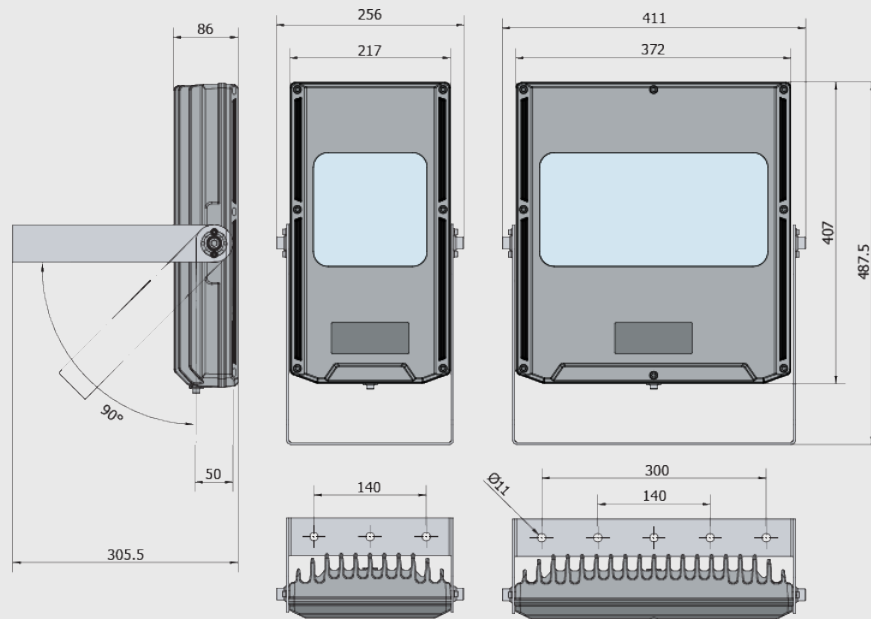

FEATURES & BENEFITS

LIGHT OUTPUT

- Options for light output from 6,483 lumens to 25,932 - allowing you to choose according to your specific light level requirements
- Available in beam angles 36°, 45°, 62° and 102° - allow the light to be directed where needed
- 5000K white light for bright, crisp lighting that's ideal for general work area illumination

TECHNICAL INFORMATION

PRODUCT DIMENSIONS

LFX FLOODLITE

LIGHT OUTPUT DIAGRAM

Light output diagrams are shown for LFX Floodlite models with 32 LEDs (LFX2S-32-XX).

LFX FLOODLITE TECHNICAL TABLE

LFX FLOODLITE								
Product Reference	LFX1S -12-55	LFX1S -12-65	LFX1S -16-45	LFX1S -16-55	LFX2S -24-50	LFX2S -24-60	LFX2S -32-50	LFX2S -32-55
Code	II 2 G Ex eb mb IIC T4 Gb II 2 D Ex tb IIIC T110°C Db							
Certificate	ExVeritas 19 ATEX 0586X / IECEx EXV 19.0079X / ExVeritas 21 UKEX 0939X							
Input Voltage Range	180 - 277V AC	88 - 140V AC or 180 - 277V AC	180 - 277V AC	88 - 140V AC or 180 - 277V AC	180 - 277V AC	88 - 140V AC or 180 - 277V AC	180 - 277V AC	88 - 140V AC or 180 - 277V AC
Input Power	67.5W	45W	90W	60W	135W	90W	180W	120W
Frequency	50 - 60 Hz							
Power Factor	>0.90	>0.90	>0.95	>0.95	>0.95	>0.95	>0.95	>0.95
Enclosure Size	Small				Large			
Lumen Output (Max)*	9,724	6,483	12,996	8,644	19,449	12,996	25,932	17,288
LEDs	12 LED	12 LED	16 LED	16 LED	24 LED	24 LED	32 LED	32 LED
Beam Angles	Narrow (36°), Medium (45°), Wide (62°), Ultra Wide (102°)							
Ingress Protection	IP66/67 (depending on gland fitted)							
Lower Temp. Limit	-50°C							
Upper Temp. Limit	55°C	65°C	45°C	55°C	50°C	60°C	50°C	55°C
Weight	9.5kg				15.5kg			
Colour Temperature	5000K							