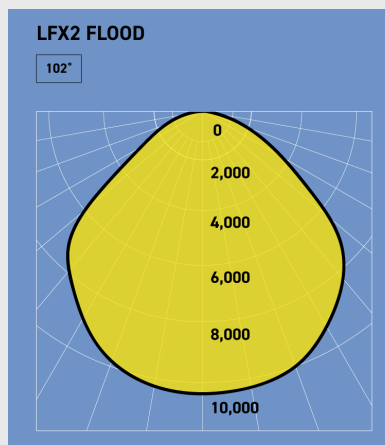

FEATURES & BENEFITS

LIGHT OUTPUT

- Options for light output from 6,483 lumens to 25,932 - allowing you to choose according to your specific light level requirements
- Available in beam angles 36°, 45°, 62° and 102° - allow the light to be directed where needed
- 5000K white light for bright, crisp lighting that's ideal for general work area illumination

TECHNICAL INFORMATION

PRODUCT DIMENSIONS

LFX FLOODLITE

LIGHT OUTPUT DIAGRAM

Light output diagrams are shown for LFX Floodlite models with 32 LEDs (LFX2S-32-XX).

LFX FLOODLITE TECHNICAL TABLE

LFX FLOODLITE								
Product Reference	LFX1S -12-55	LFX1S -12-65	LFX1S -16-45	LFX1S -16-55	LFX2S -24-50	LFX2S -24-60	LFX2S -32-50	LFX2S -32-55
Code	II 2 G Ex eb mb IIC T4 Gb II 2 D Ex tb IIIC T110°C Db							
Certificate	ExVeritas 19 ATEX 0586X / IECEx EXV 19.0079X / ExVeritas 21 UKEX 0939X							
Input Voltage Range	180 - 277V AC	88 - 140V AC or 180 - 277V AC	180 - 277V AC	88 - 140V AC or 180 - 277V AC	180 - 277V AC	88 - 140V AC or 180 - 277V AC	180 - 277V AC	88 - 140V AC or 180 - 277V AC
Input Power	67.5W	45W	90W	60W	135W	90W	180W	120W
Frequency	50 - 60 Hz							
Power Factor	>0.90	>0.90	>0.95	>0.95	>0.95	>0.95	>0.95	>0.95
Enclosure Size	Small				Large			
Lumen Output (Max)*	9,724	6,483	12,996	8,644	19,449	12,996	25,932	17,288
LEDs	12 LED	12 LED	16 LED	16 LED	24 LED	24 LED	32 LED	32 LED
Beam Angles	Narrow (36°), Medium (45°), Wide (62°), Ultra Wide (102°)							
Ingress Protection	IP66/67 (depending on gland fitted)							
Lower Temp. Limit	-50°C							
Upper Temp. Limit	55°C	65°C	45°C	55°C	50°C	60°C	50°C	55°C
Weight	9.5kg				15.5kg			
Colour Temperature	5000K							