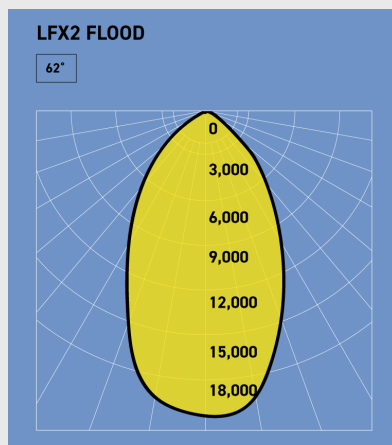

TECHNICAL INFORMATION

PRODUCT DIMENSIONS

LFX FLOODLITE

LIGHT OUTPUT DIAGRAM

Light output diagrams are shown for LFX Floodlite models with 32 LEDs (LFX2S-32-XX).

LFX FLOODLITE TECHNICAL TABLE

LFX FLOODLITE								
Product Reference	LFX1S -12-55	LFX1S -12-65	LFX1S -16-45	LFX1S -16-55	LFX2S -24-50	LFX2S -24-60	LFX2S -32-50	LFX2S -32-55
Code	II 2 G Ex eb mb IIC T4 Gb II 2 D Ex tb IIIC T110°C Db							
Certificate	ExVeritas 19 ATEX 0586X / IECEx EXV 19.0079X / ExVeritas 21 UKEX 0939X							
Input Voltage Range	180 - 277V AC	88 - 140V AC or 180 - 277V AC	180 - 277V AC	88 - 140V AC or 180 - 277V AC	180 - 277V AC	88 - 140V AC or 180 - 277V AC	180 - 277V AC	88 - 140V AC or 180 - 277V AC
Input Power	67.5W	45W	90W	60W	135W	90W	180W	120W
Frequency	50 - 60 Hz							
Power Factor	>0.90	>0.90	>0.95	>0.95	>0.95	>0.95	>0.95	>0.95
Enclosure Size	Small				Large			
Lumen Output (Max)*	9,724	6,483	12,996	8,644	19,449	12,996	25,932	17,288
LEDs	12 LED	12 LED	16 LED	16 LED	24 LED	24 LED	32 LED	32 LED
Beam Angles	Narrow (36°), Medium (45°), Wide (62°), Ultra Wide (102°)							
Ingress Protection	IP66/67 (depending on gland fitted)							
Lower Temp. Limit	-50°C							
Upper Temp. Limit	55°C	65°C	45°C	55°C	50°C	60°C	50°C	55°C
Weight	9.5kg				15.5kg			
Colour Temperature	5000K							