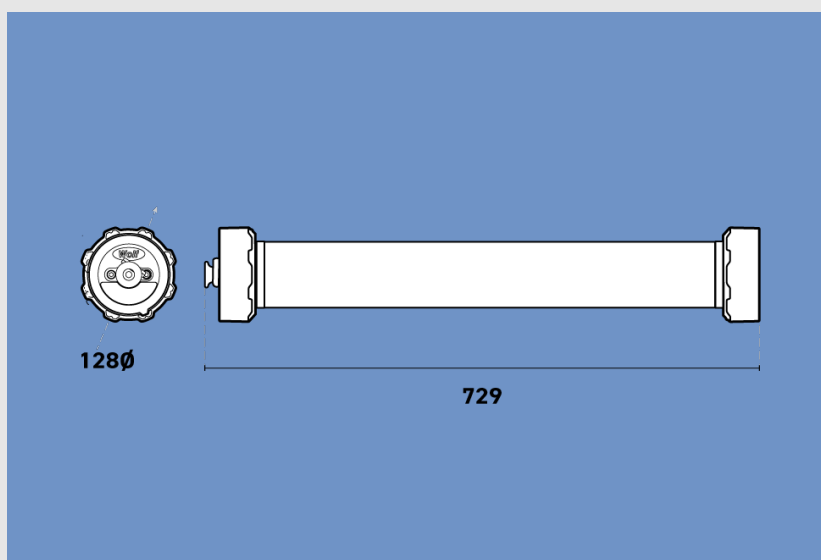

Supplied with SY cable as standard, multiple cable options available (H07RN-F, Helkarma, Ships Braided)

TECHNICAL INFORMATION

LIGHT OUTPUT DIAGRAM

Wide angle beam, available as either 180° or 360° variants. 180° lux data shown above.

180°
Peak Luminous Intensity at 2m **161 lux**

PRODUCT DIMENSIONS

LX-400

MEASUREMENT MM

LINKEX™ LED TEMPORARY LUMINAIRE

PRODUCT REFERENCE	LX-400	
PRODUCT DESCRIPTION	LinkEx LED ATEX Temporary Luminaire	
	T4 Low (LV) & High (HV) Voltage	
CODE	NON-LINKABLE II 2 GD Ex e mb op is IIC T4 Gb (-20°C to +55°C) Ex tb op is IIIC T135°C DB IP67°C Db IP67	
	LINKABLE II 2 GD Ex e mb opis IIC T4 Gb (-20°C to +55°C) Ex tb op is IIIC T135°C Db IP66*	
TYPE OF PROTECTION	"e" increased safety, "mb" encapsulation	
AREA OF CLASSIFICATION (GAS)	Zones 1 & 2, Gas Groups IIA, IIB, IIC	
TEMPERATURE CLASSIFICATION	T4	
AREA OF CLASSIFICATION (DUST)	Zones 21 & 22	
MAX. SURFACE TEMPERATURE (DUST)	135°C	
AMBIENT TEMPERATURE	-20°C to +55°C (45°C with LX-321 protective bag fitted)	
CERTIFICATE	CML 18ATEX3371X	
	IECEX CML 18.0197X	
ENCLOSURE AND LENS	Polycarbonate with Anti-static Coating	
BEAM TYPE	Wide Angle, Diffused Area Light (180° or 360°)	
LIGHT SOURCE:	TYPE	LED
	LIFE	Over 60,000 hrs
	POWER	24VAC ≈27W (42VA) 48VAC ≈27W (51VA) HV ≈ 26W
	OUTPUT	Up to 4,000 lm (at source)
INPUT VOLTAGE	LV 18-50V AC/DC	
	HV 90-264V AC	
WEIGHT (NON-LINKABLE)	3.0kg without cable	
LENGTH (NON-LINKABLE)	0.7m	
INGRESS PROTECTION	Non-Linkable (No Socket) IP67 / Linkable (Socket Fitted) IP66*	
INCLUDED	Supplied with lens protecting film (LX-545), protection cover kit (LX-621) and hanging straps (LX-654)	