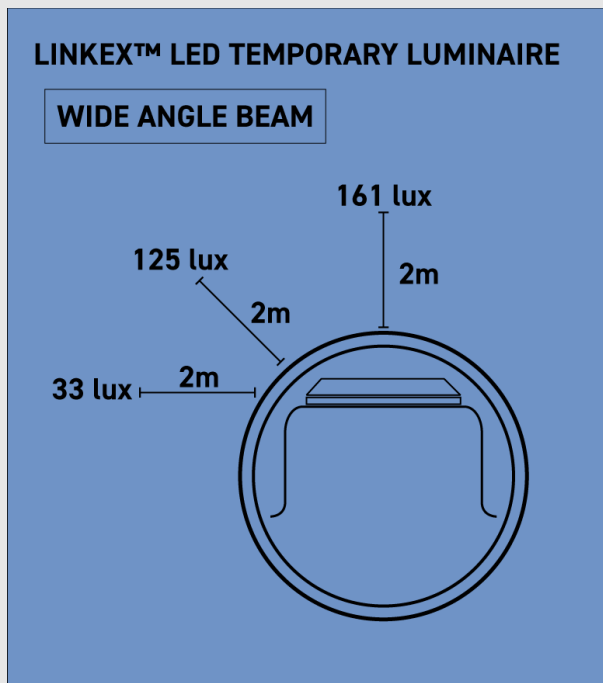

AMBIENT APPROVED

- -20°C to +55°C

LIGHT OUTPUT

- Up to 4,000 lumens at source
- High power white LED beam available as 180° or 360°
- LED light source 'fitted for life' with 100,000+ hours life.

FEATURES

- LinkEx™ capable, possibility to link up to 45 compatible Wolf lamps in series, powering them from a single source of power
- Fitted with SOVI™ (Safe Optimal Voltage Indicator) which indicates with a pulse of the beam when the lamp is running outside the optimum voltage range
- Safe to 0 volts supply, no unsafe lower limit should the power supply dip, or should the user link too many lamps
- High and low input voltage versions available (230/110V or 24/42V)
- Supplied with certified protection accessories: lens protecting film (LX-545) & protection cover kit (LX-621) - ideal for protecting the lamp from paint or very dirty applications
- Supplied with hanging straps (LX-654)
- Compact, robust and durable construction
- Wide range of fixing and mounting accessories available
- Low power consumption

Supplied with SY cable as standard, multiple cable options available (H07RN-F, Helkarma, Ships Braided)

TECHNICAL INFORMATION

LIGHT OUTPUT DIAGRAM

Wide angle beam, available as either 180° or 360° variants. 180° lux data shown above.